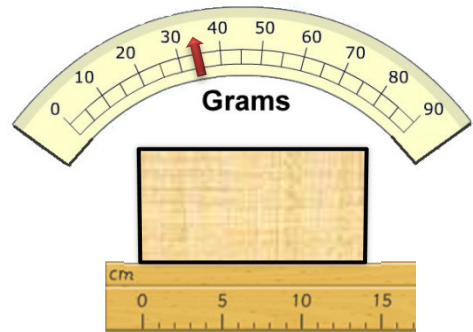

Postage cost: _____