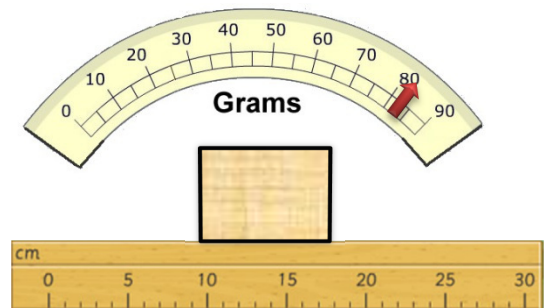

Postage cost: _____