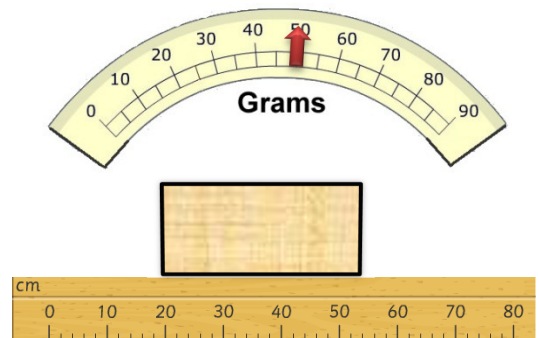

Postage cost: _____