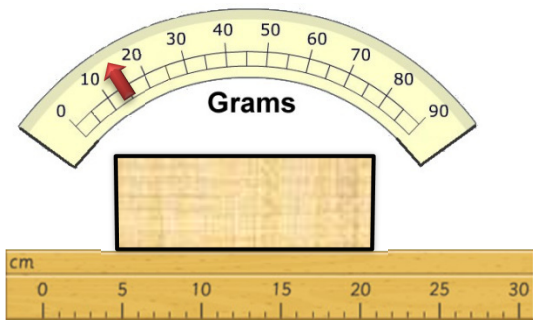

Postage cost: _____